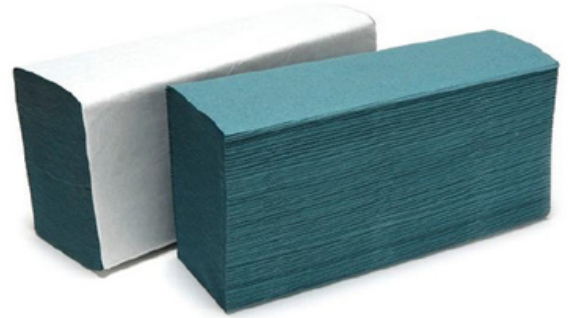

Z FOLD HAND TOWEL BLUE/GREEN

Premium quality hand towel, strong and absorbent.

Sheet size: 230mm x 230mm

Ply: 1 / 40gsm per ply

Material: 100% Recycled paper

Box Quantity: 3000 sheets

Box Contents: 15 clips of 200 sheets

Pallet quantity: 64 (8 per layer X 8 HIGH)

Pallet dimensions: 1000mm x 1200mm x 2100mm

Ard Products T/A YourSafety.ie

Phone:
+353 42 933 5600

Email:
karl@yoursafety.ie

Address:
Yorke St, Dundalk, Co. Louth, A91 DW96